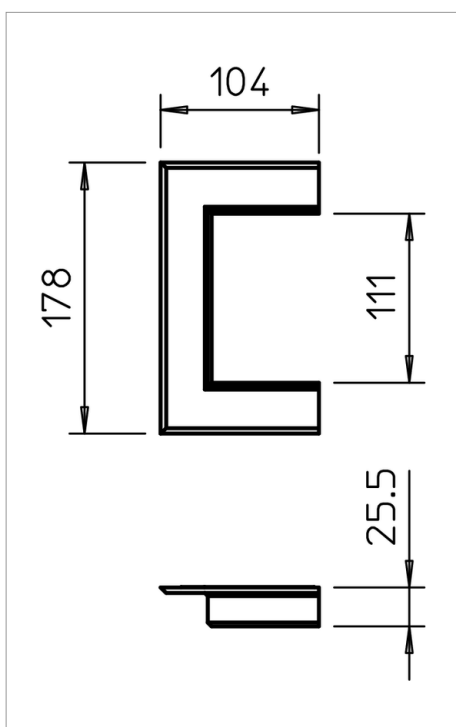

Technical data sheet

PVC wall cover, open, 70110

Wall cover, open, to close wall penetrations during wall mounting.
Please specify colour shade for the aluminium version.

Type	Colour	Dimension a mm	Dimension b mm	Pack. pcs	Weight kg/100 pcs.	Art.-No.
G-KWAO70110RW	Pure white; RAL 9010	178	104		6.300	6274810
G-KWAO70110CW	Cream; RAL 9001	178	104		6.300	6274811
G-KWAO70110LGR	Light grey; RAL 7035	178	104		6.300	6274812
G-KWAO70110GR	Stone grey; RAL 7030	178	104		6.300	6274816

ABS/ASA Acrylonitrile butadiene styrene

/pc.

CE